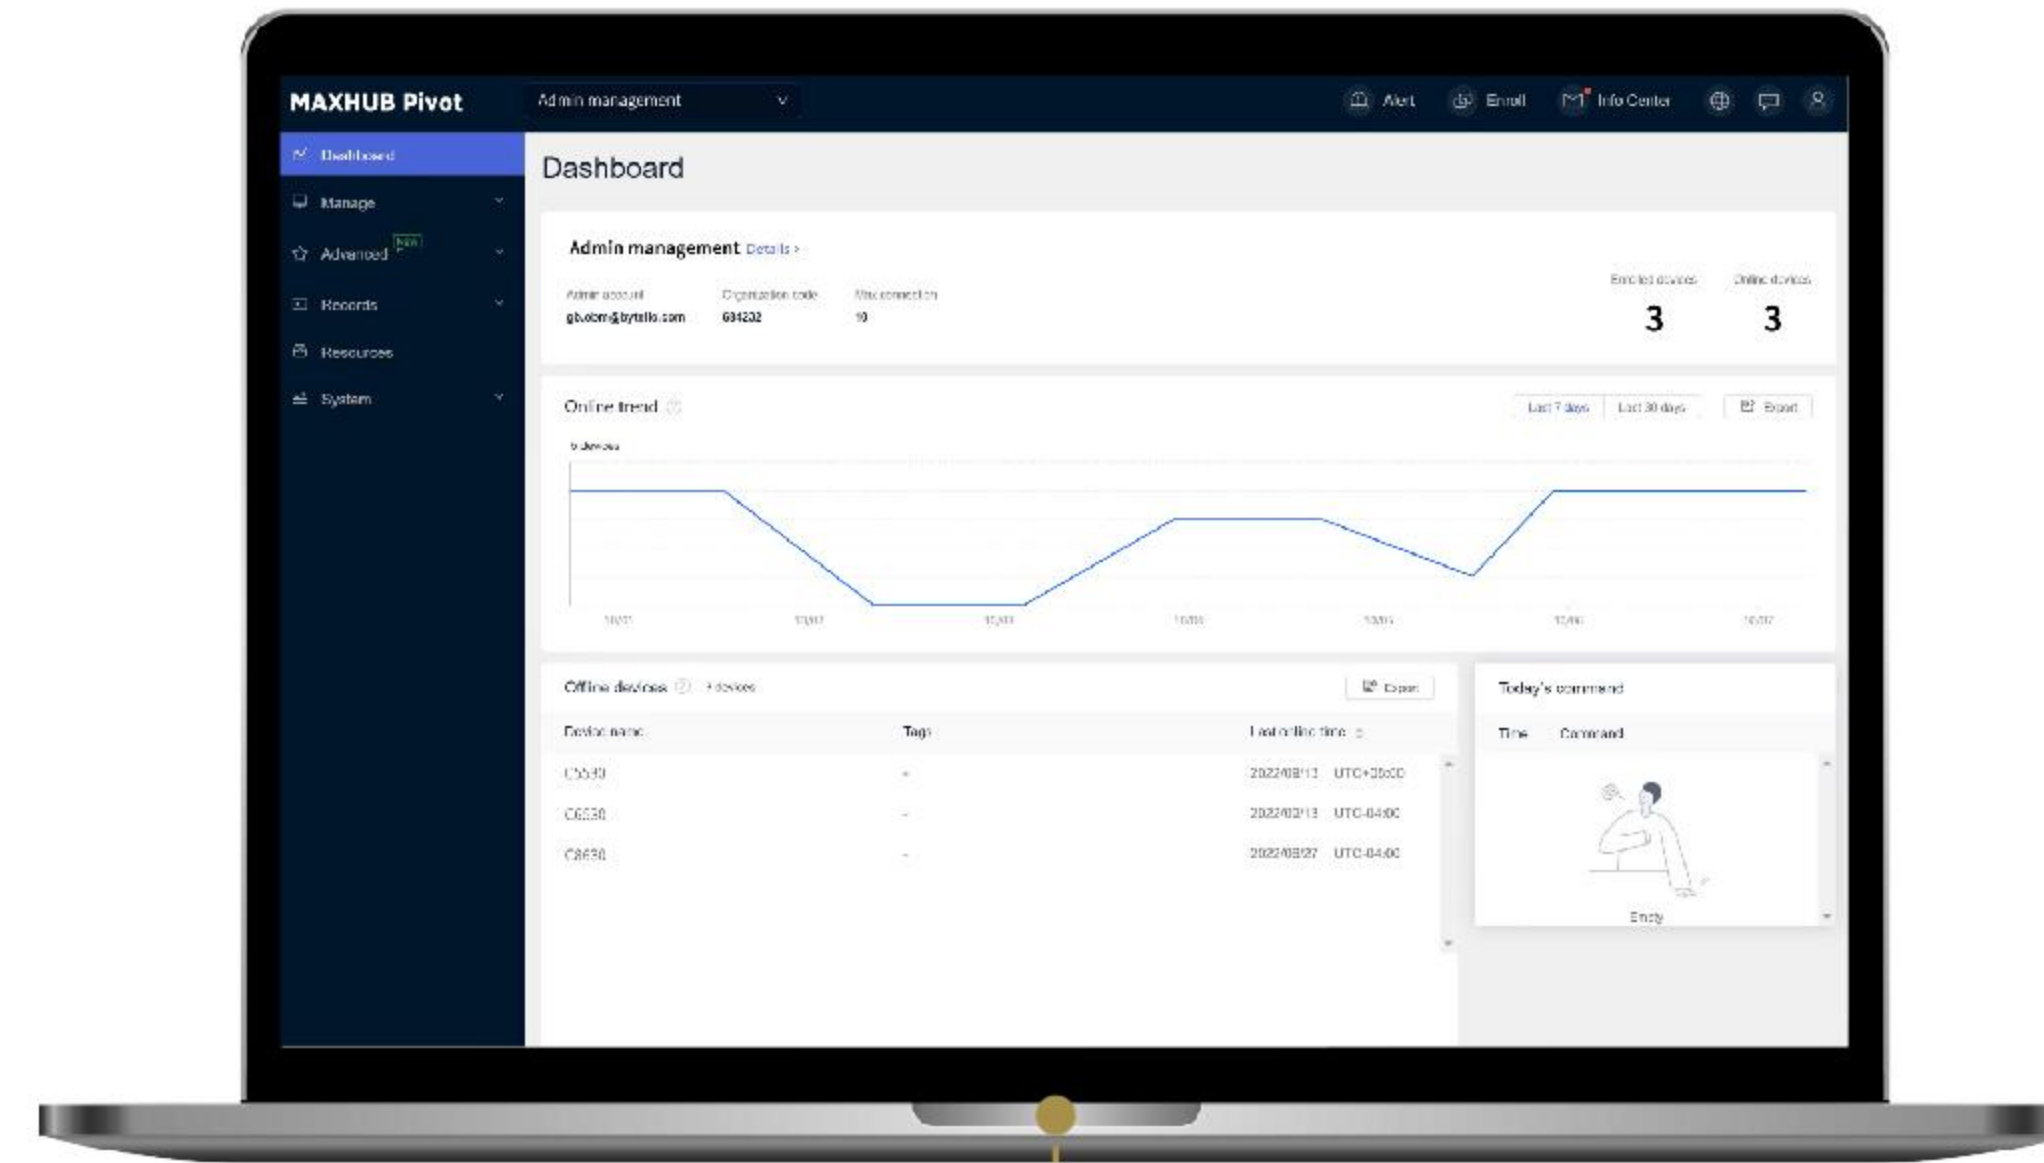

## Effortless Access with MAXHUB OS 6.0

MAXHUB OS 6.0 provides easy access to whiteboarding, video conferencing apps, and wireless projection. Users can personalize the customizable homepage for a tailored user experience, and join a scheduled meeting with just one click thanks to the integrated calendar design.