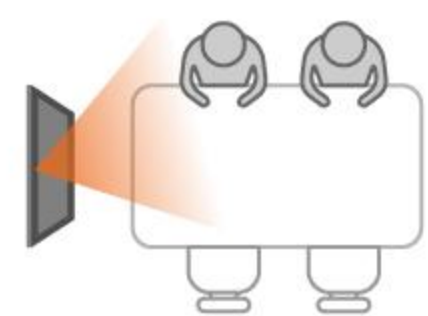

Auto-Framing

With auto-framing, the display automatically adjusts to achieve the best angle based on the number of participants and their location, so it feels like a face-to-face interaction.