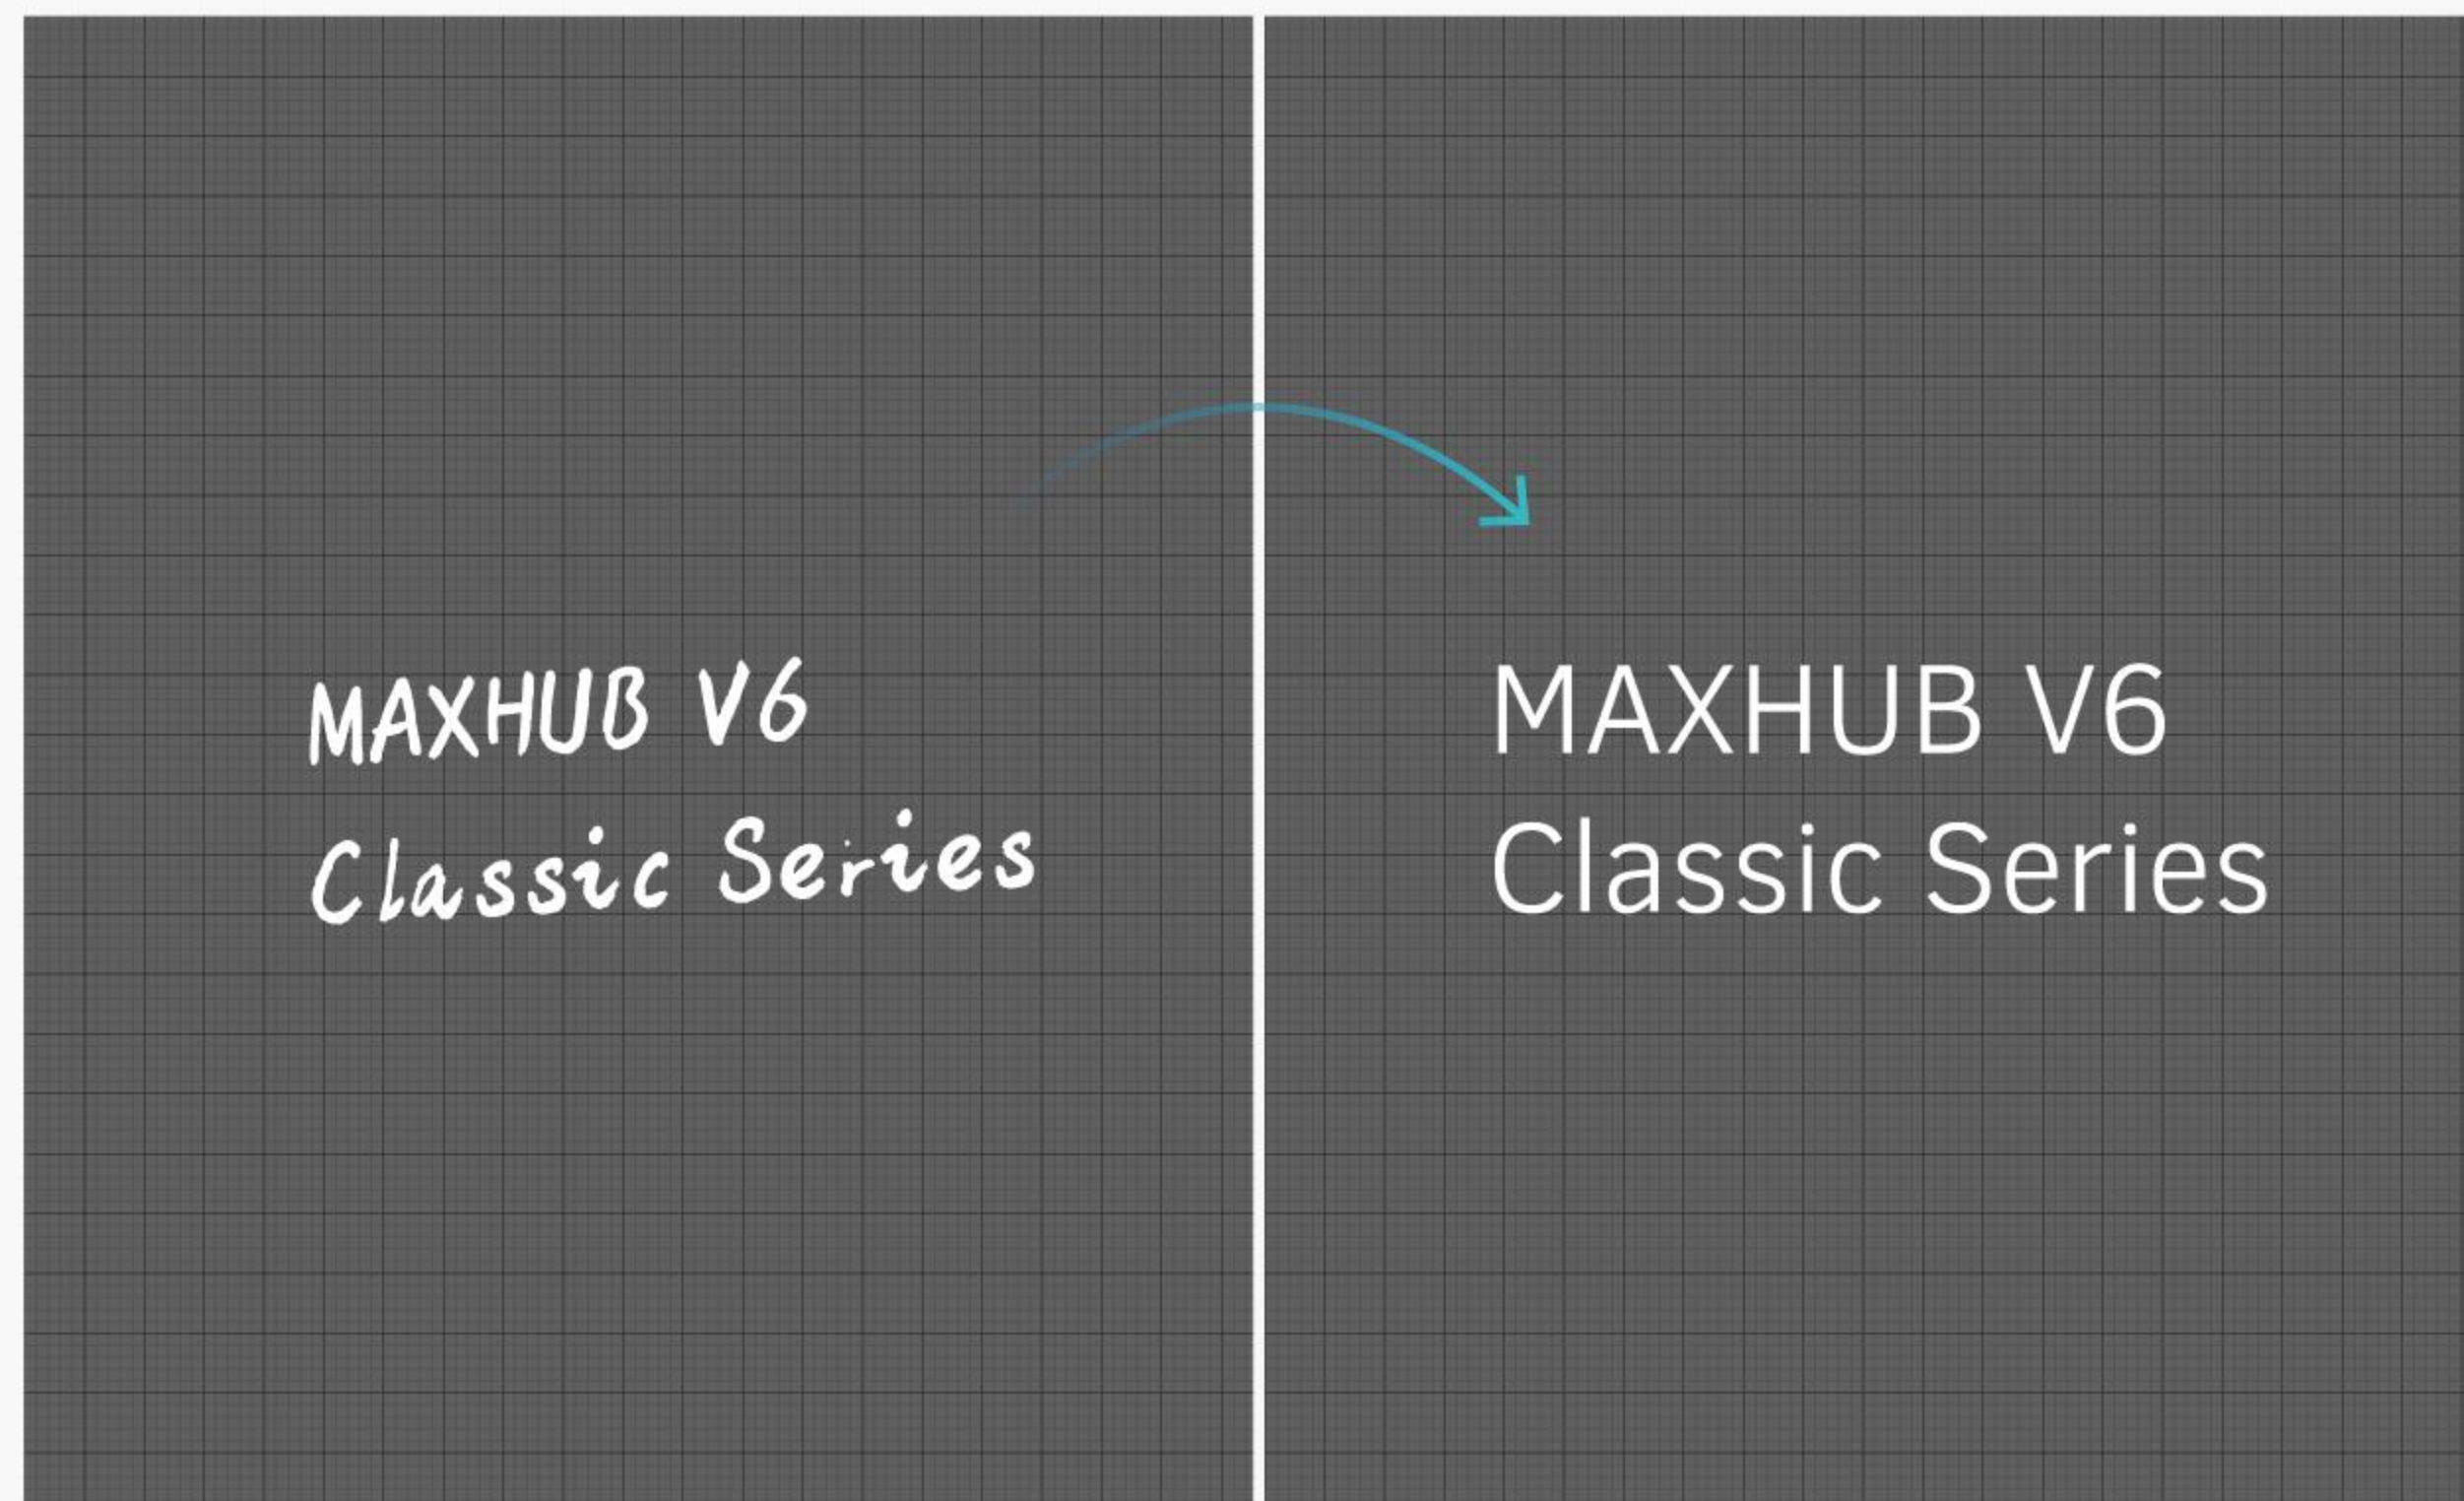

Efficient, Inspired Brainstorming

Start the whiteboard with just one click and dive into creative, efficient brainstorming. Equipped with 20 touch points, the device supports two people writing simultaneously and comes with a variety of pre-installed graphic templates.

Smart Optical Character Recognition (OCR) technology allows you to easily convert handwritten text to print.