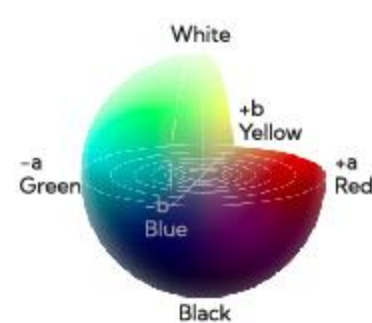

## Distinguish Every Detail in Ultra-HD

Experience 1.07 billion colors in brilliant detail with high-color gamut and ultra-HD, 4K display, promising a professional-grade image quality. Zero-bonding technology effectively reduces air refraction and parallax for enhanced visual clarity.

## View Vibrant Deep Colors

90% NTSC high-color gamut, compatible with a variety of color spaces. The V6 Classic Series offers color gamut restoration across a variety of formats, including presentations, printed documents, and video clips.

## Vivid Imagery with $\Delta E \leq 2$ high-color-accuracy Display

Pre-calibrated before delivery to restore the original color and achieve professional-grade imagery.