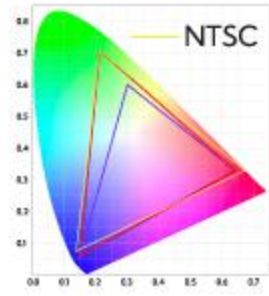

AI noise reduction

10th Gen Intel CPU

$\Delta E \leq 2$  professional-grade color accuracy

90% NTSC color gamut

92° HFOV

Auto-Framing

8-meter voice pickup range

48MP camera

## Distinguish Every Detail in Ultra-HD

Experience 1.07 billion colors in brilliant detail with high-color gamut and ultra-HD, 4K display, promising a professional-grade image quality. Zero-bonding technology effectively reduces air refraction and parallax for enhanced visual clarity.

## View Vibrant Deep Colors

90% NTSC high-color gamut, compatible with a variety of color spaces. The V6 Classic Series offers color gamut restoration across a variety of formats, including presentations, printed documents, and video clips.