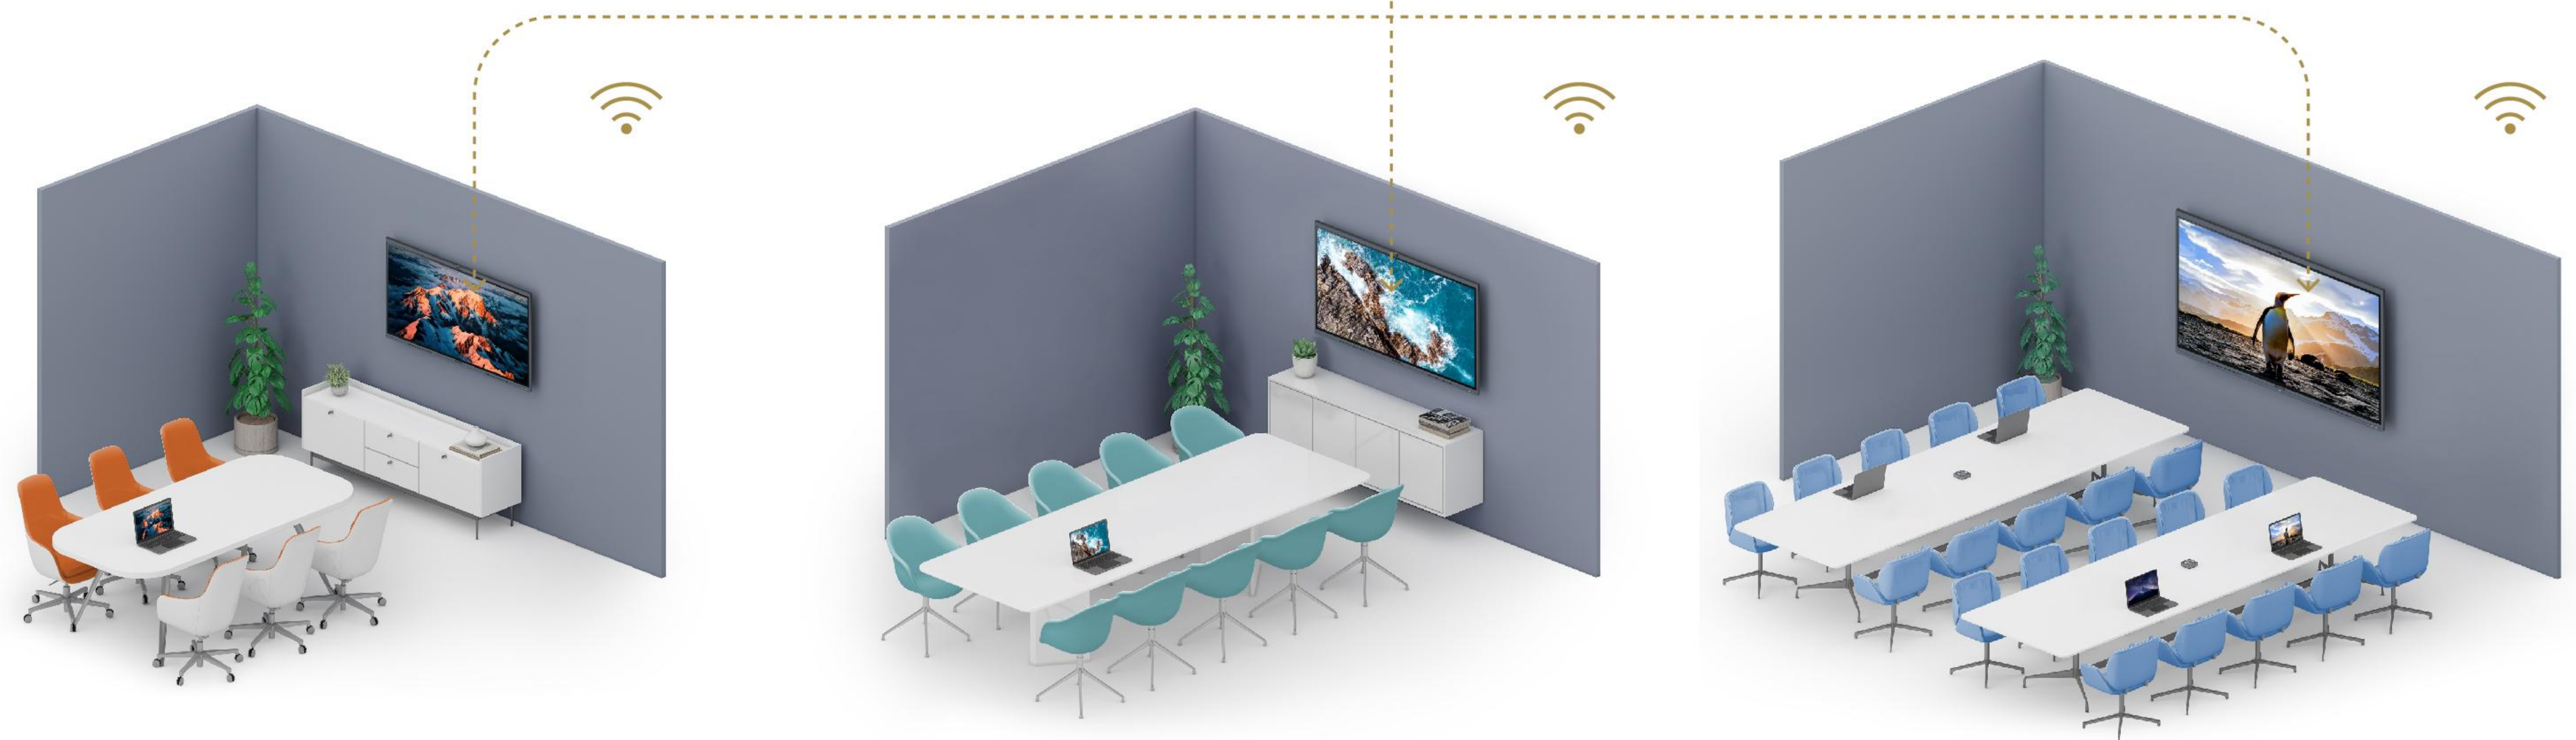

## Refine Meeting Efficiency

Integrating professional video conferencing, seamless screen-sharing, advanced whiteboard technology, and a brilliant audiovisual experience, the MAXHUB V6 Classic Series is the ultimate corporate-collaboration assistant. Drive productive teamwork and increase organizational efficiency with this meeting-room must-have.

## Total Solution, Minimal Setup

A complete, seamless design fulfills every meeting requirement, including built-in camera, mic, and touch panel. Whether video conferencing or hosting a local discussion, it's as easy as plugging in your power cable.

## Bring Your Own Device (BYOD)

Access the panel's camera, microphone, and speakers directly when you start a meeting from your laptop.

## Effortless Access with MAXHUB OS 6.0

MAXHUB OS 6.0 provides easy access to whiteboarding, video conferencing apps, and wireless projection. Users can personalize the customizable homepage for a tailored user experience, and join a scheduled meeting with just one click thanks to the integrated calendar design.