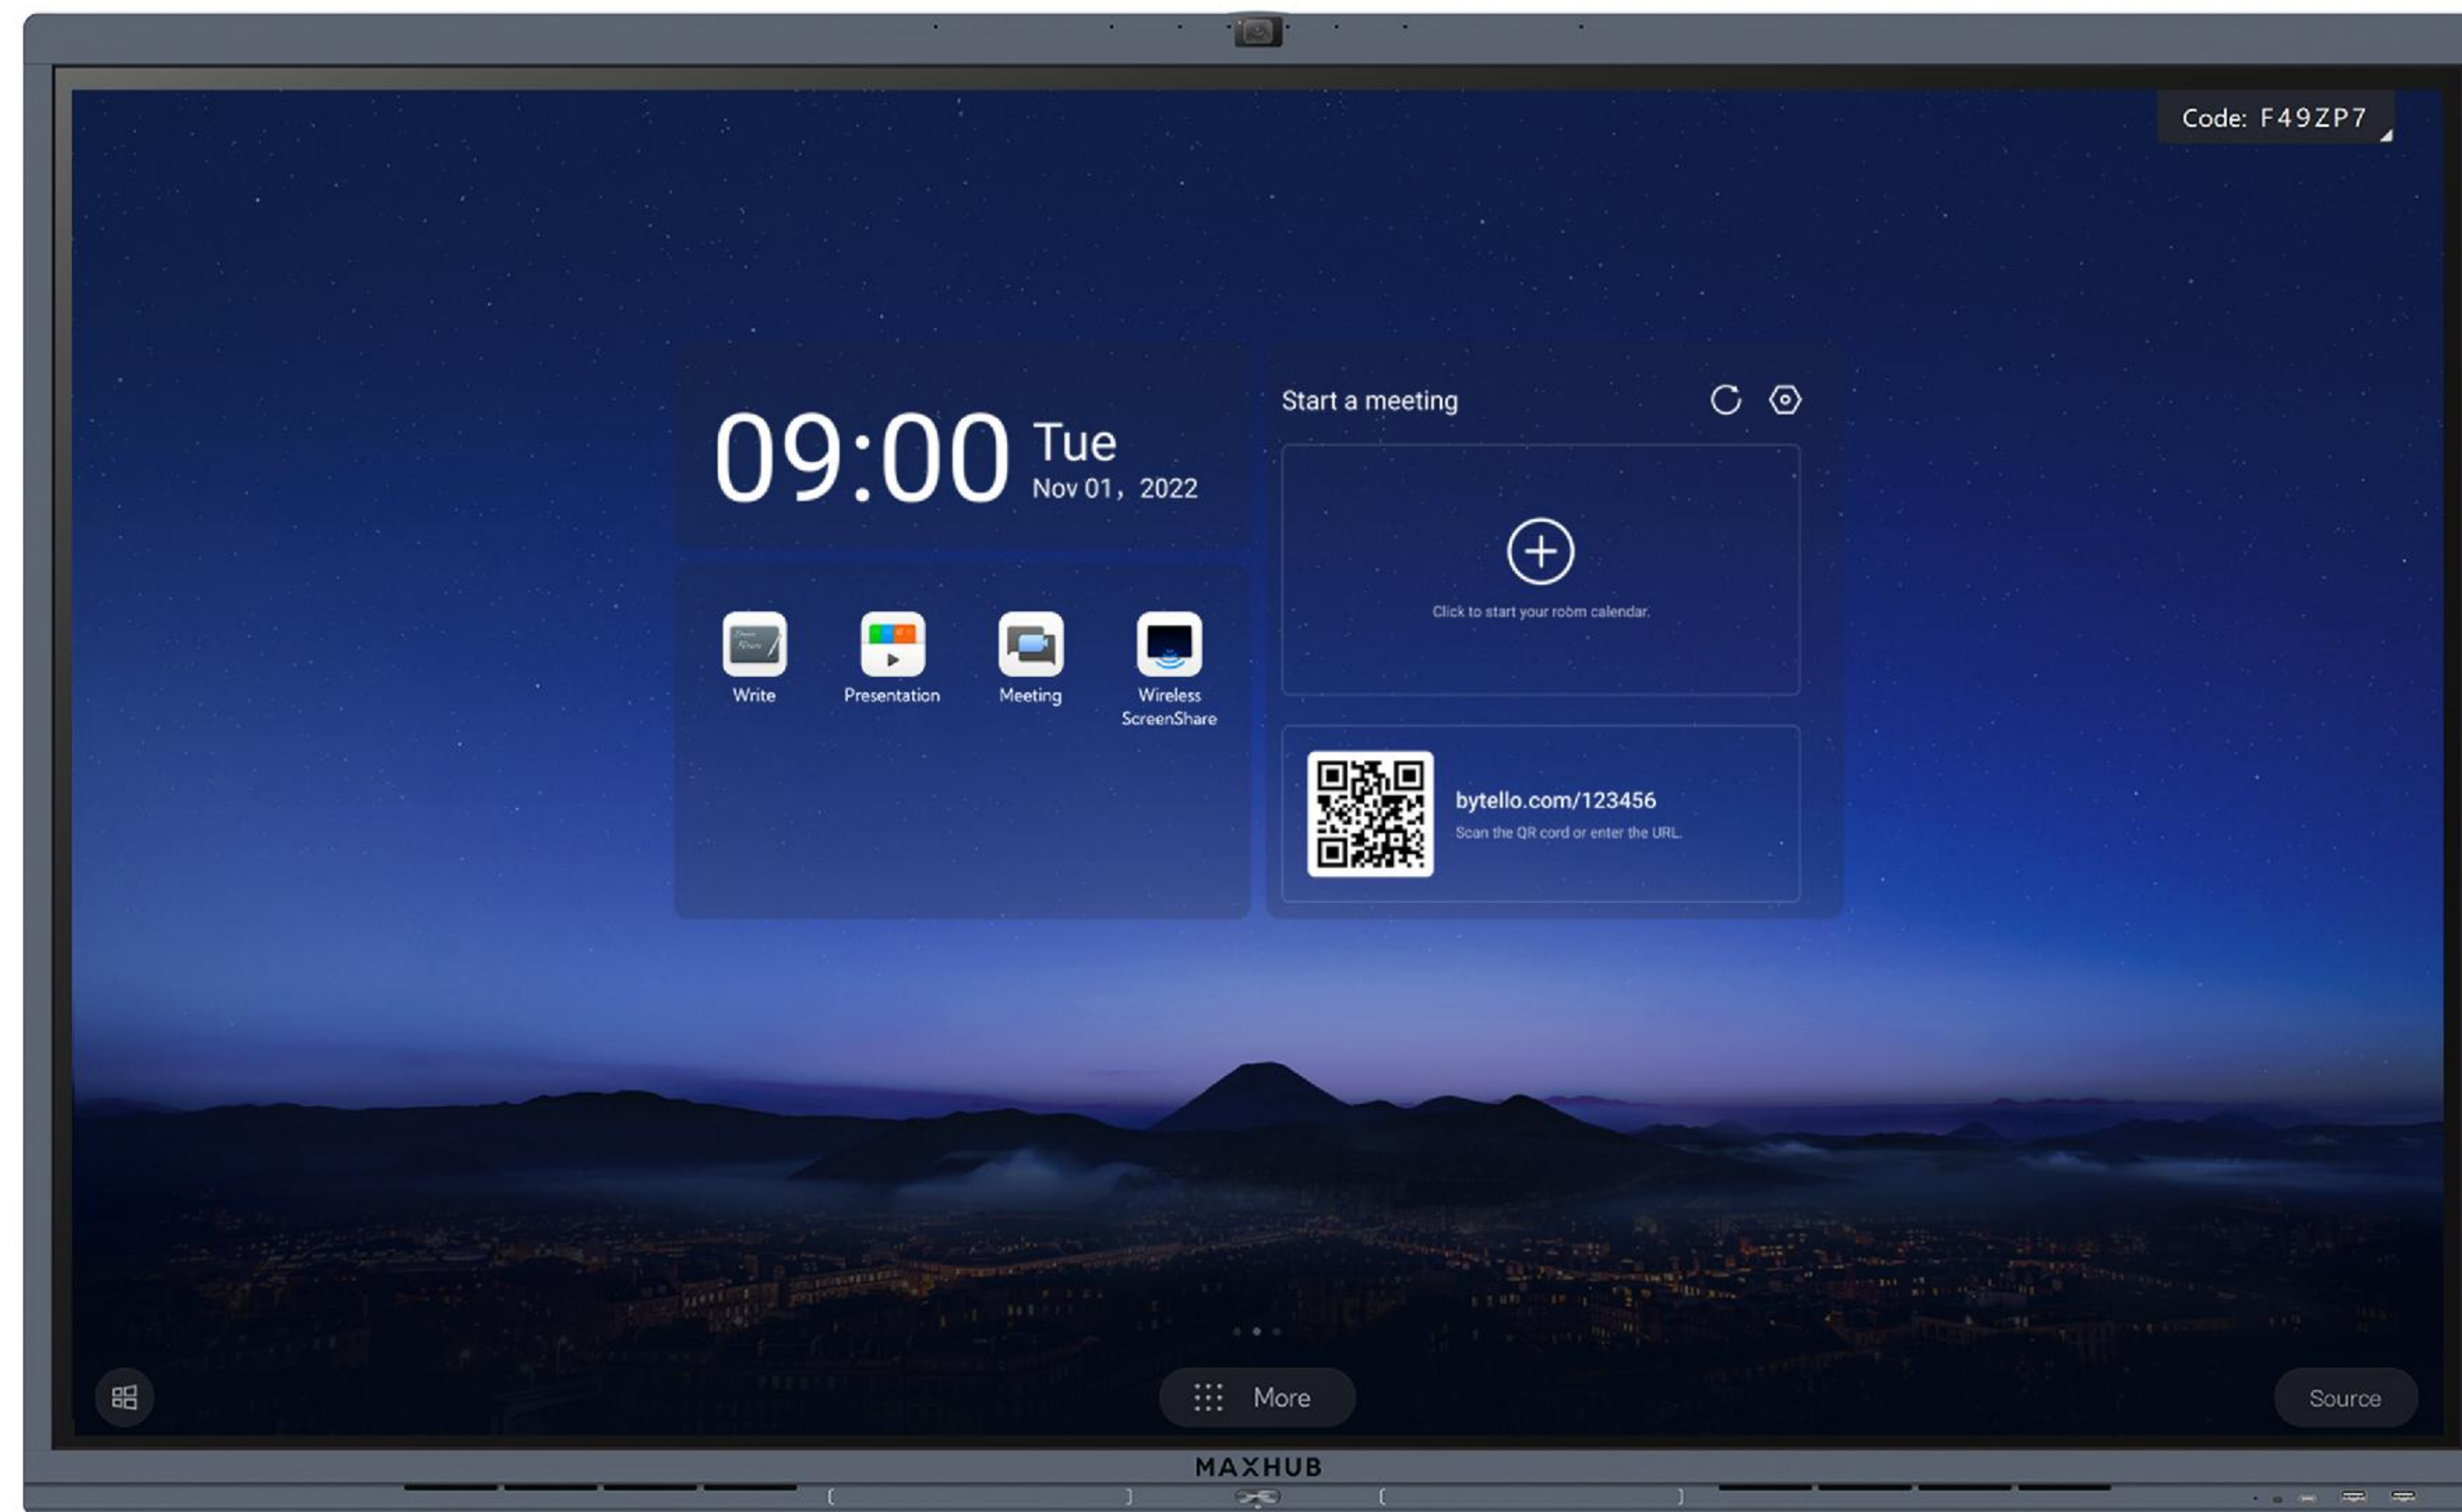

## Effortless Access with MAXHUB OS 6.0

MAXHUB OS 6.0 provides easy access to whiteboarding, video conferencing apps, and wireless projection. Users can personalize the customizable homepage for a tailored user experience, and join a scheduled meeting with just one click thanks to the integrated calendar design.