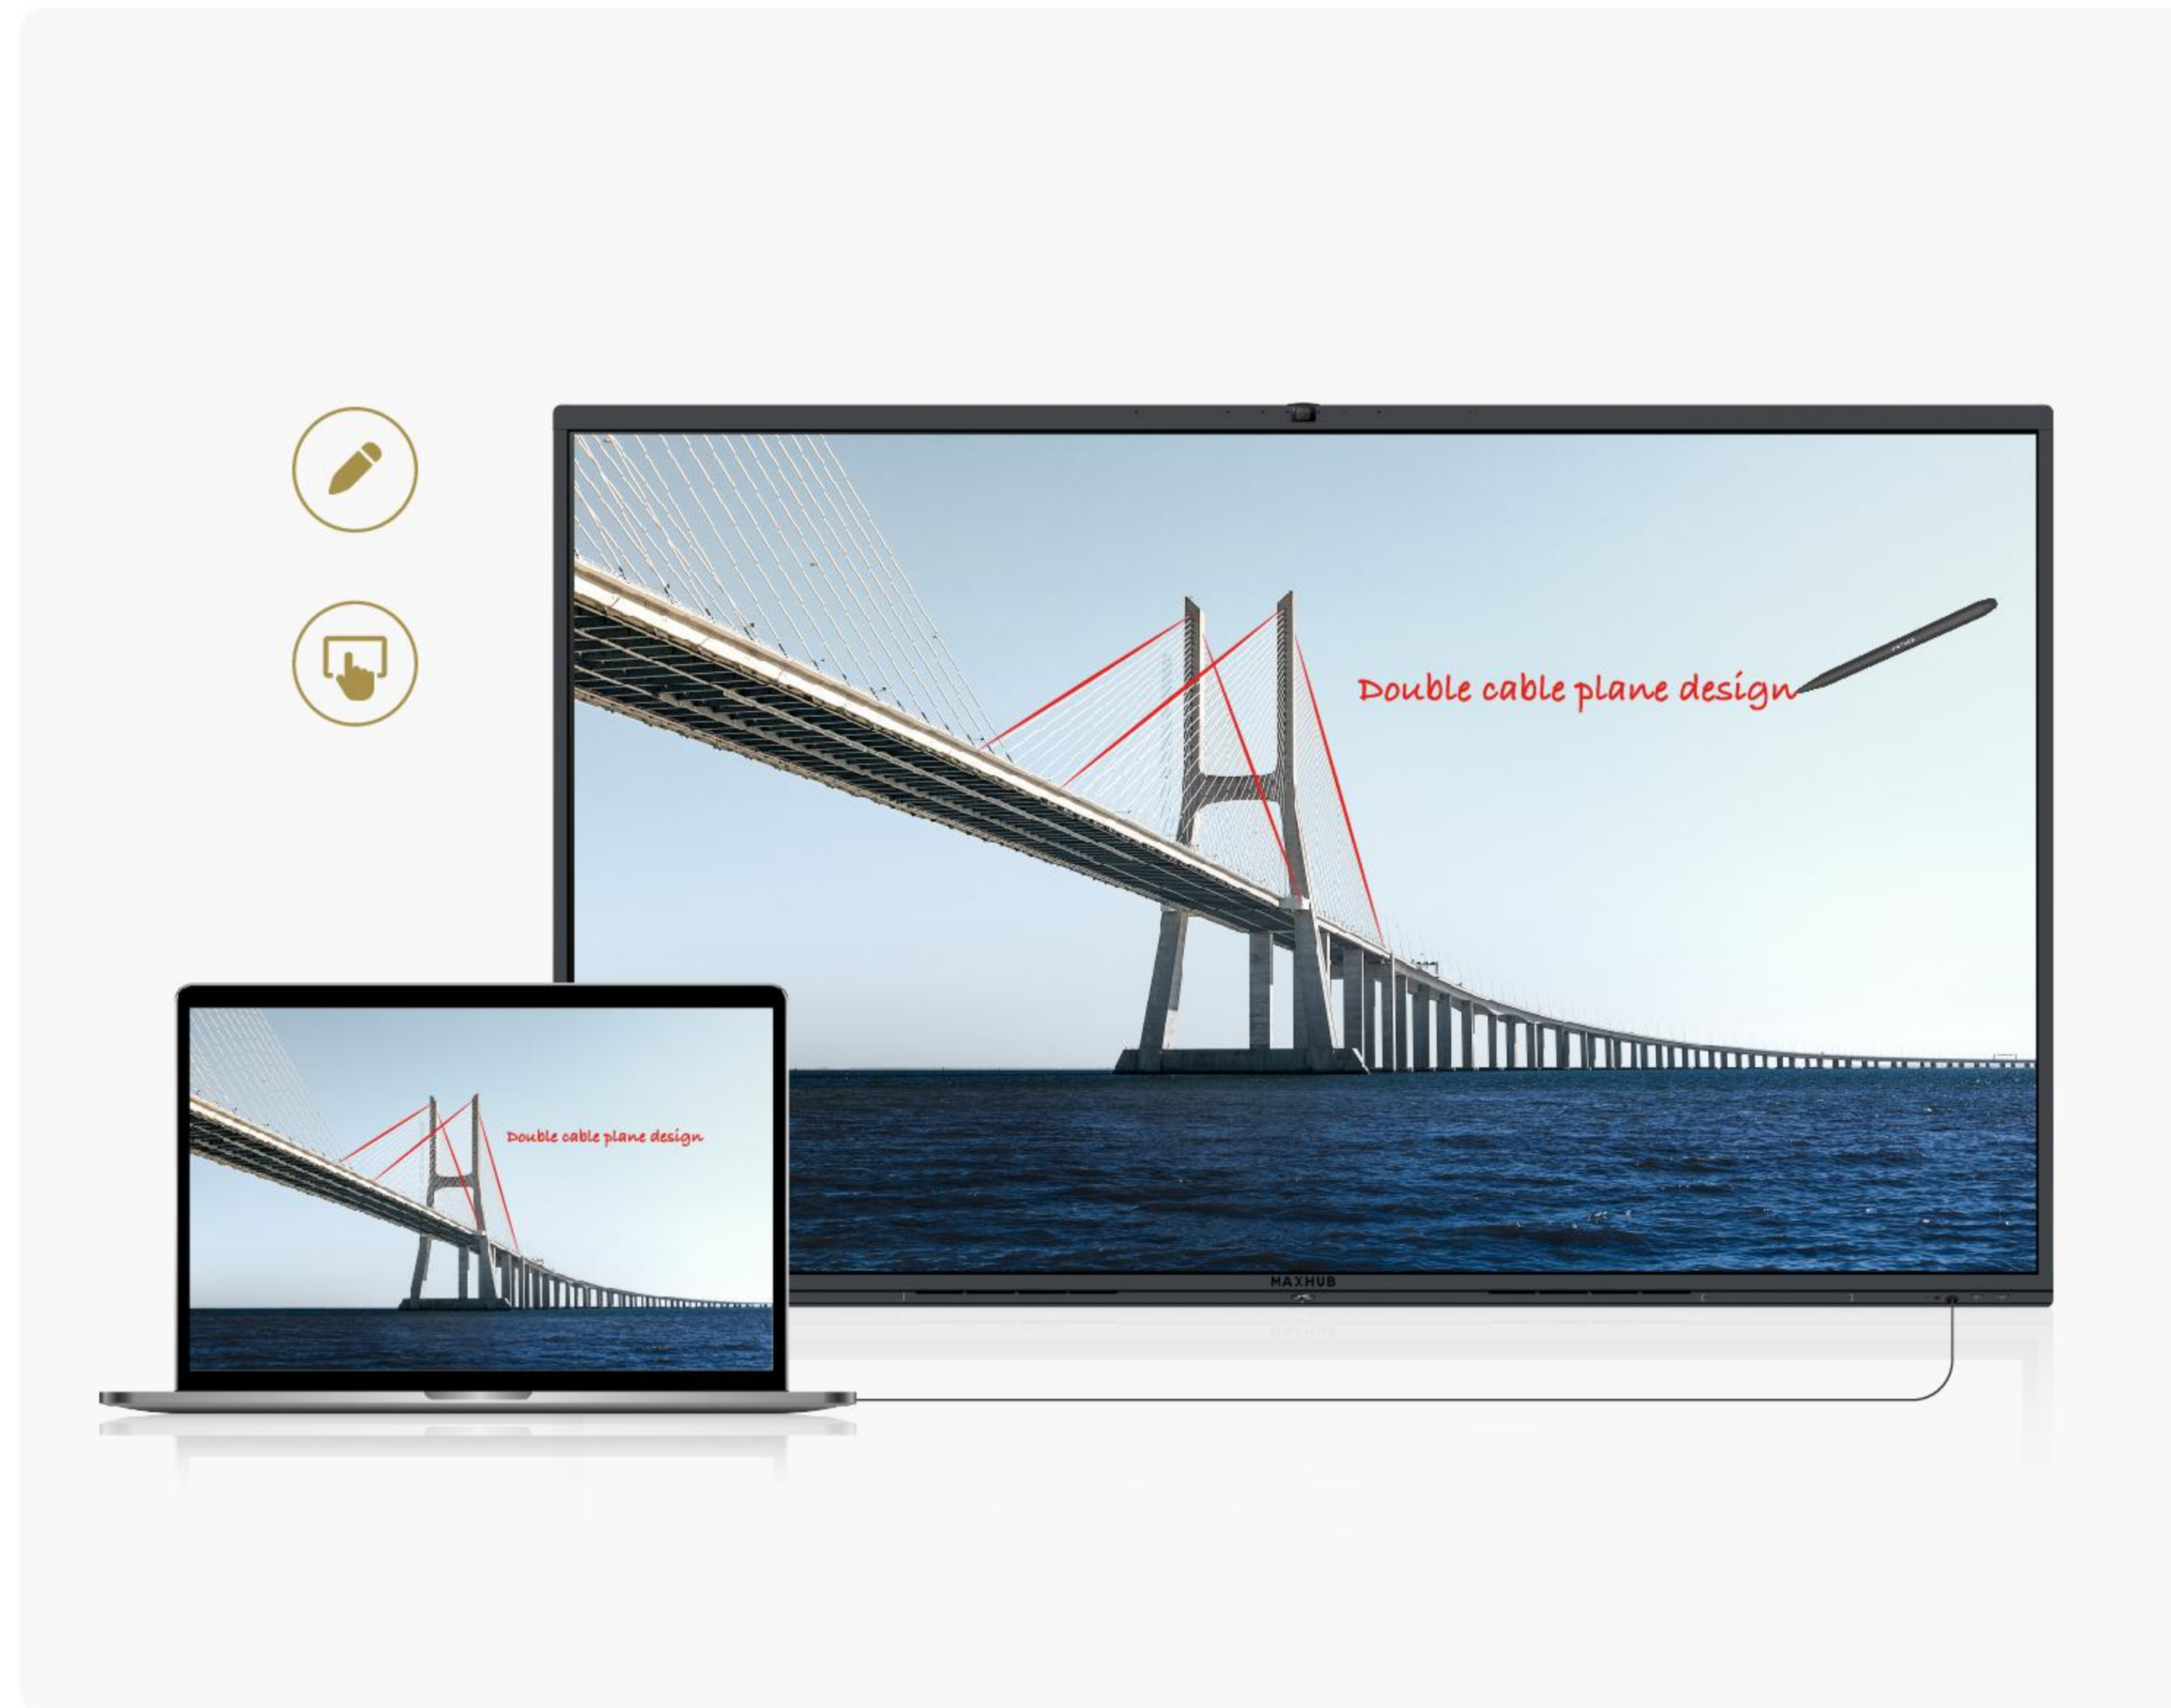

Control Your Devices Through The Touchscreen

No more back and forth from your seat during presentations – project content via your laptop directly to the display and operate your laptop using the touchscreen display.