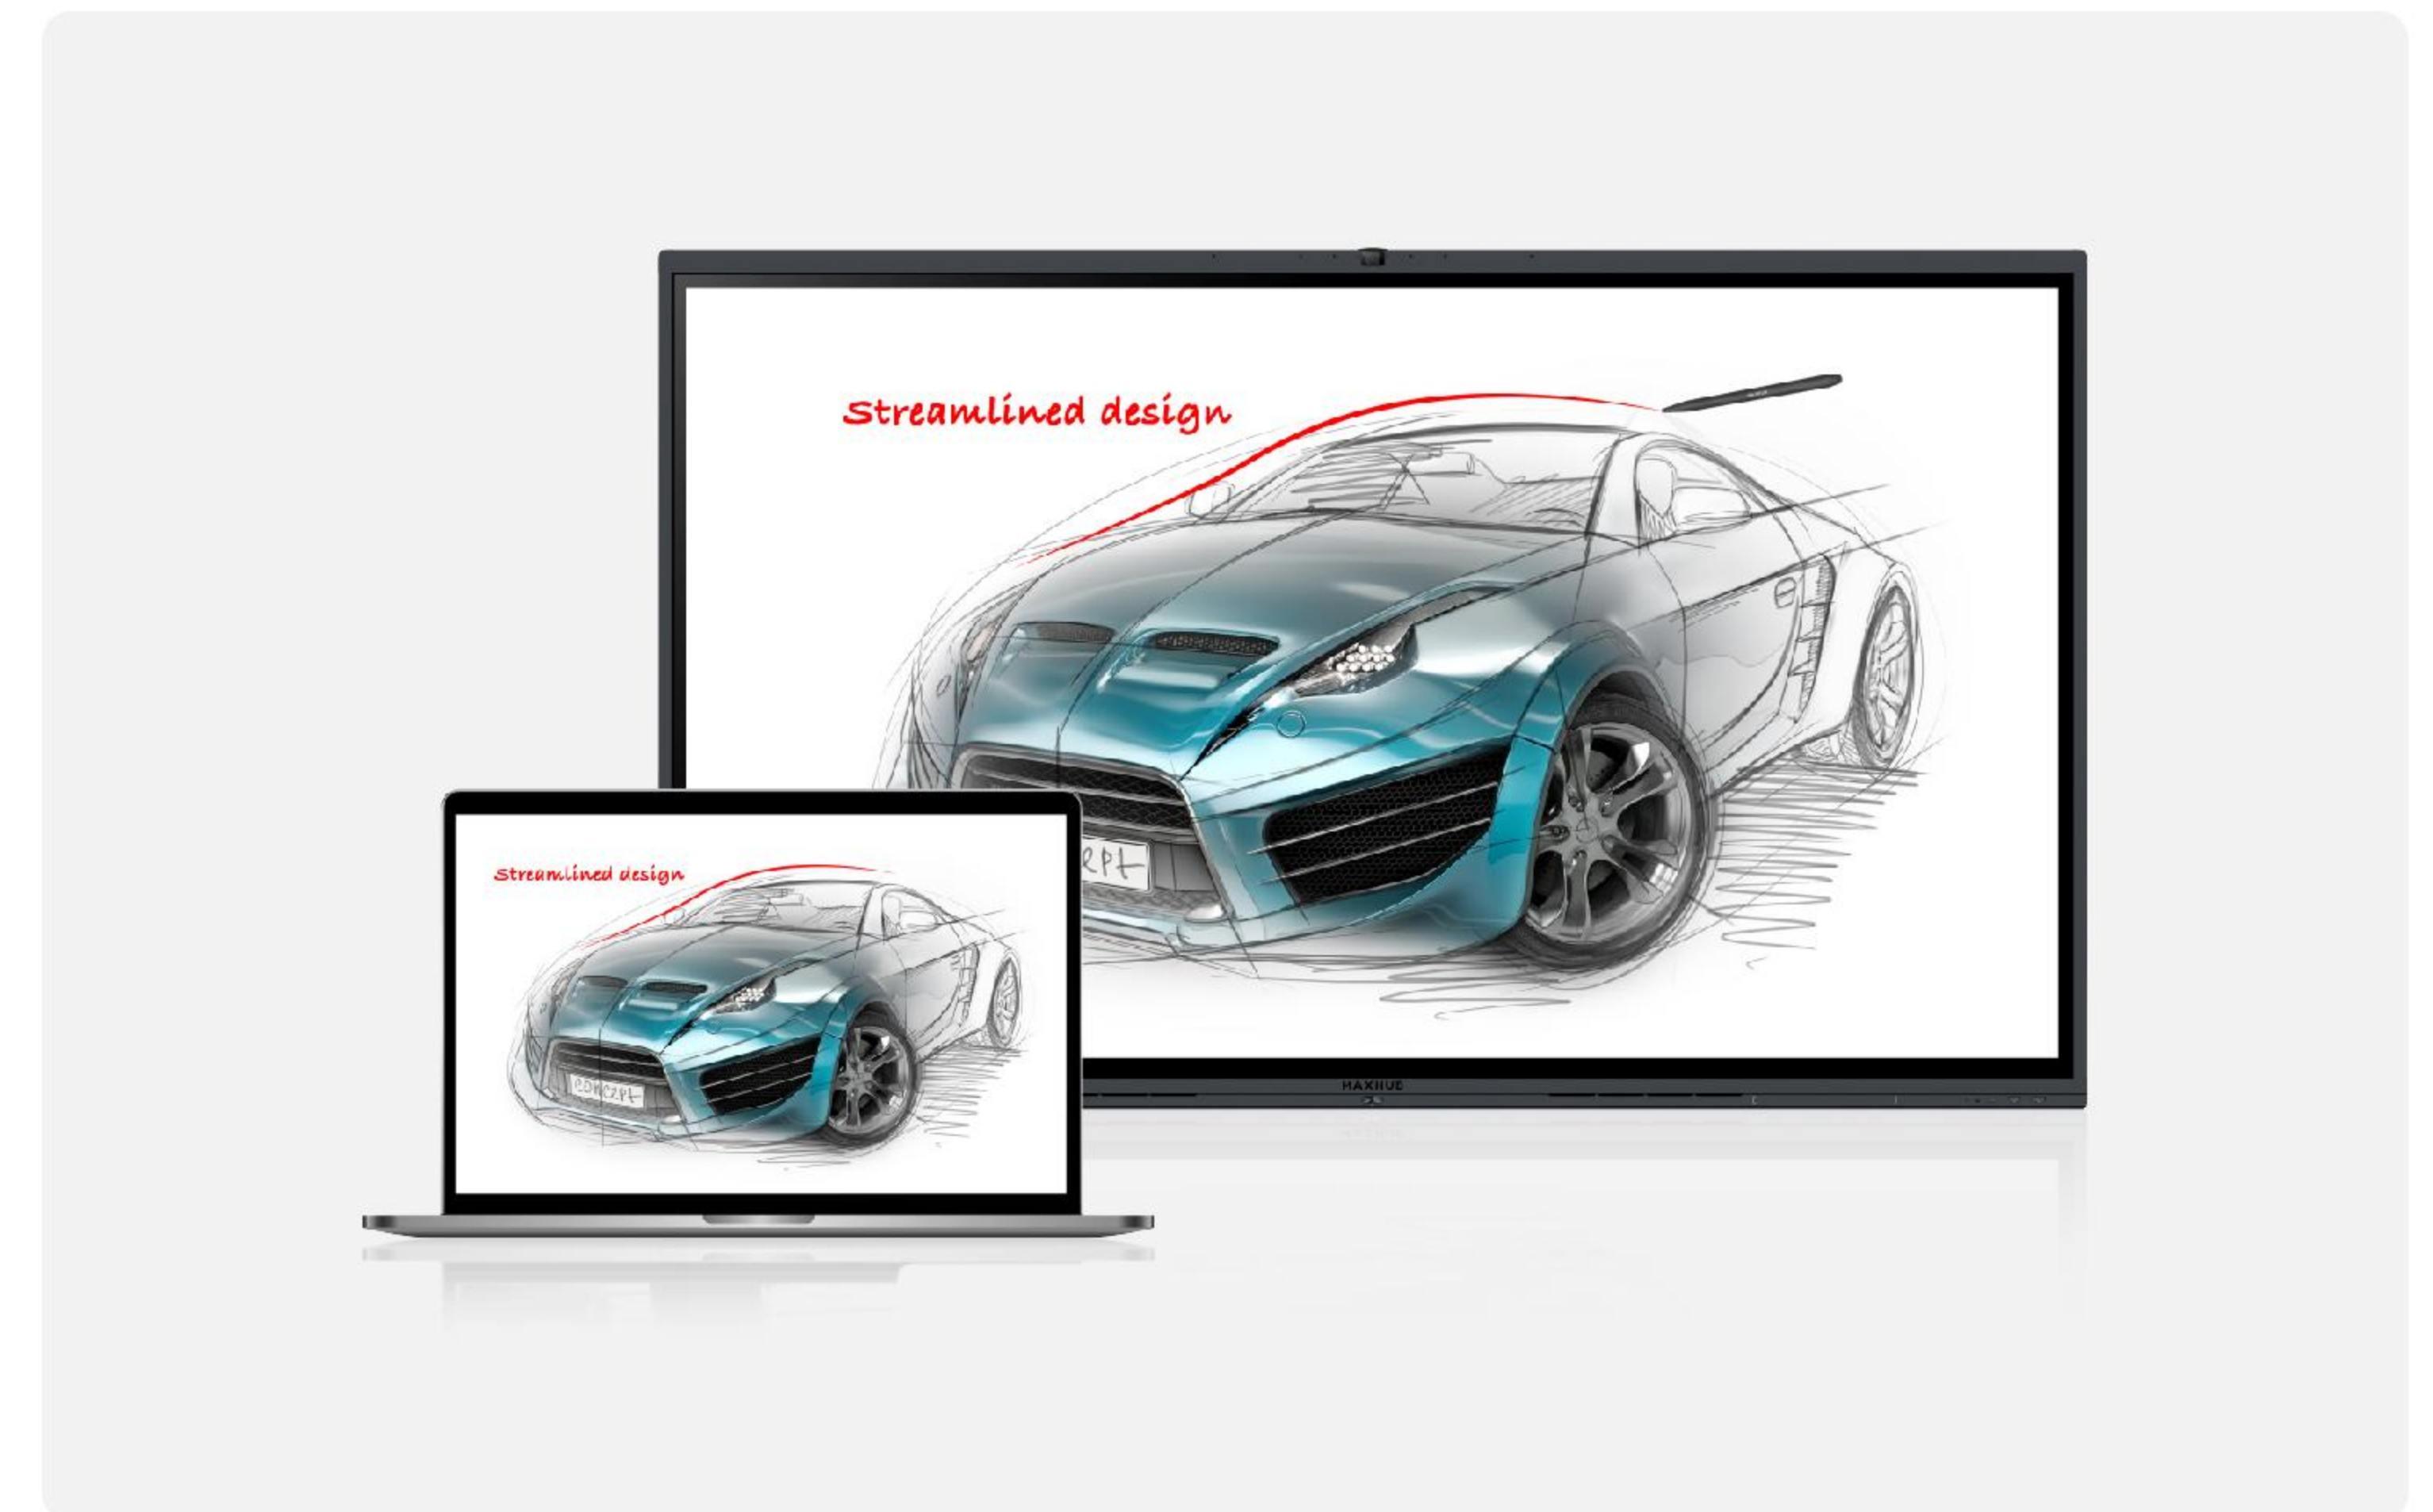

Using MAXHUB Share, screen-share wirelessly from up to 4 devices simultaneously. The V6 Classic Series' low latency preserves its 4K resolution, maintaining critical detail while enhancing the visual experience.

The V6 Classic Series allows for greater flexibility during presentations – turn pages and annotate directly on the touchscreen or manage the panel from your own device while seated.