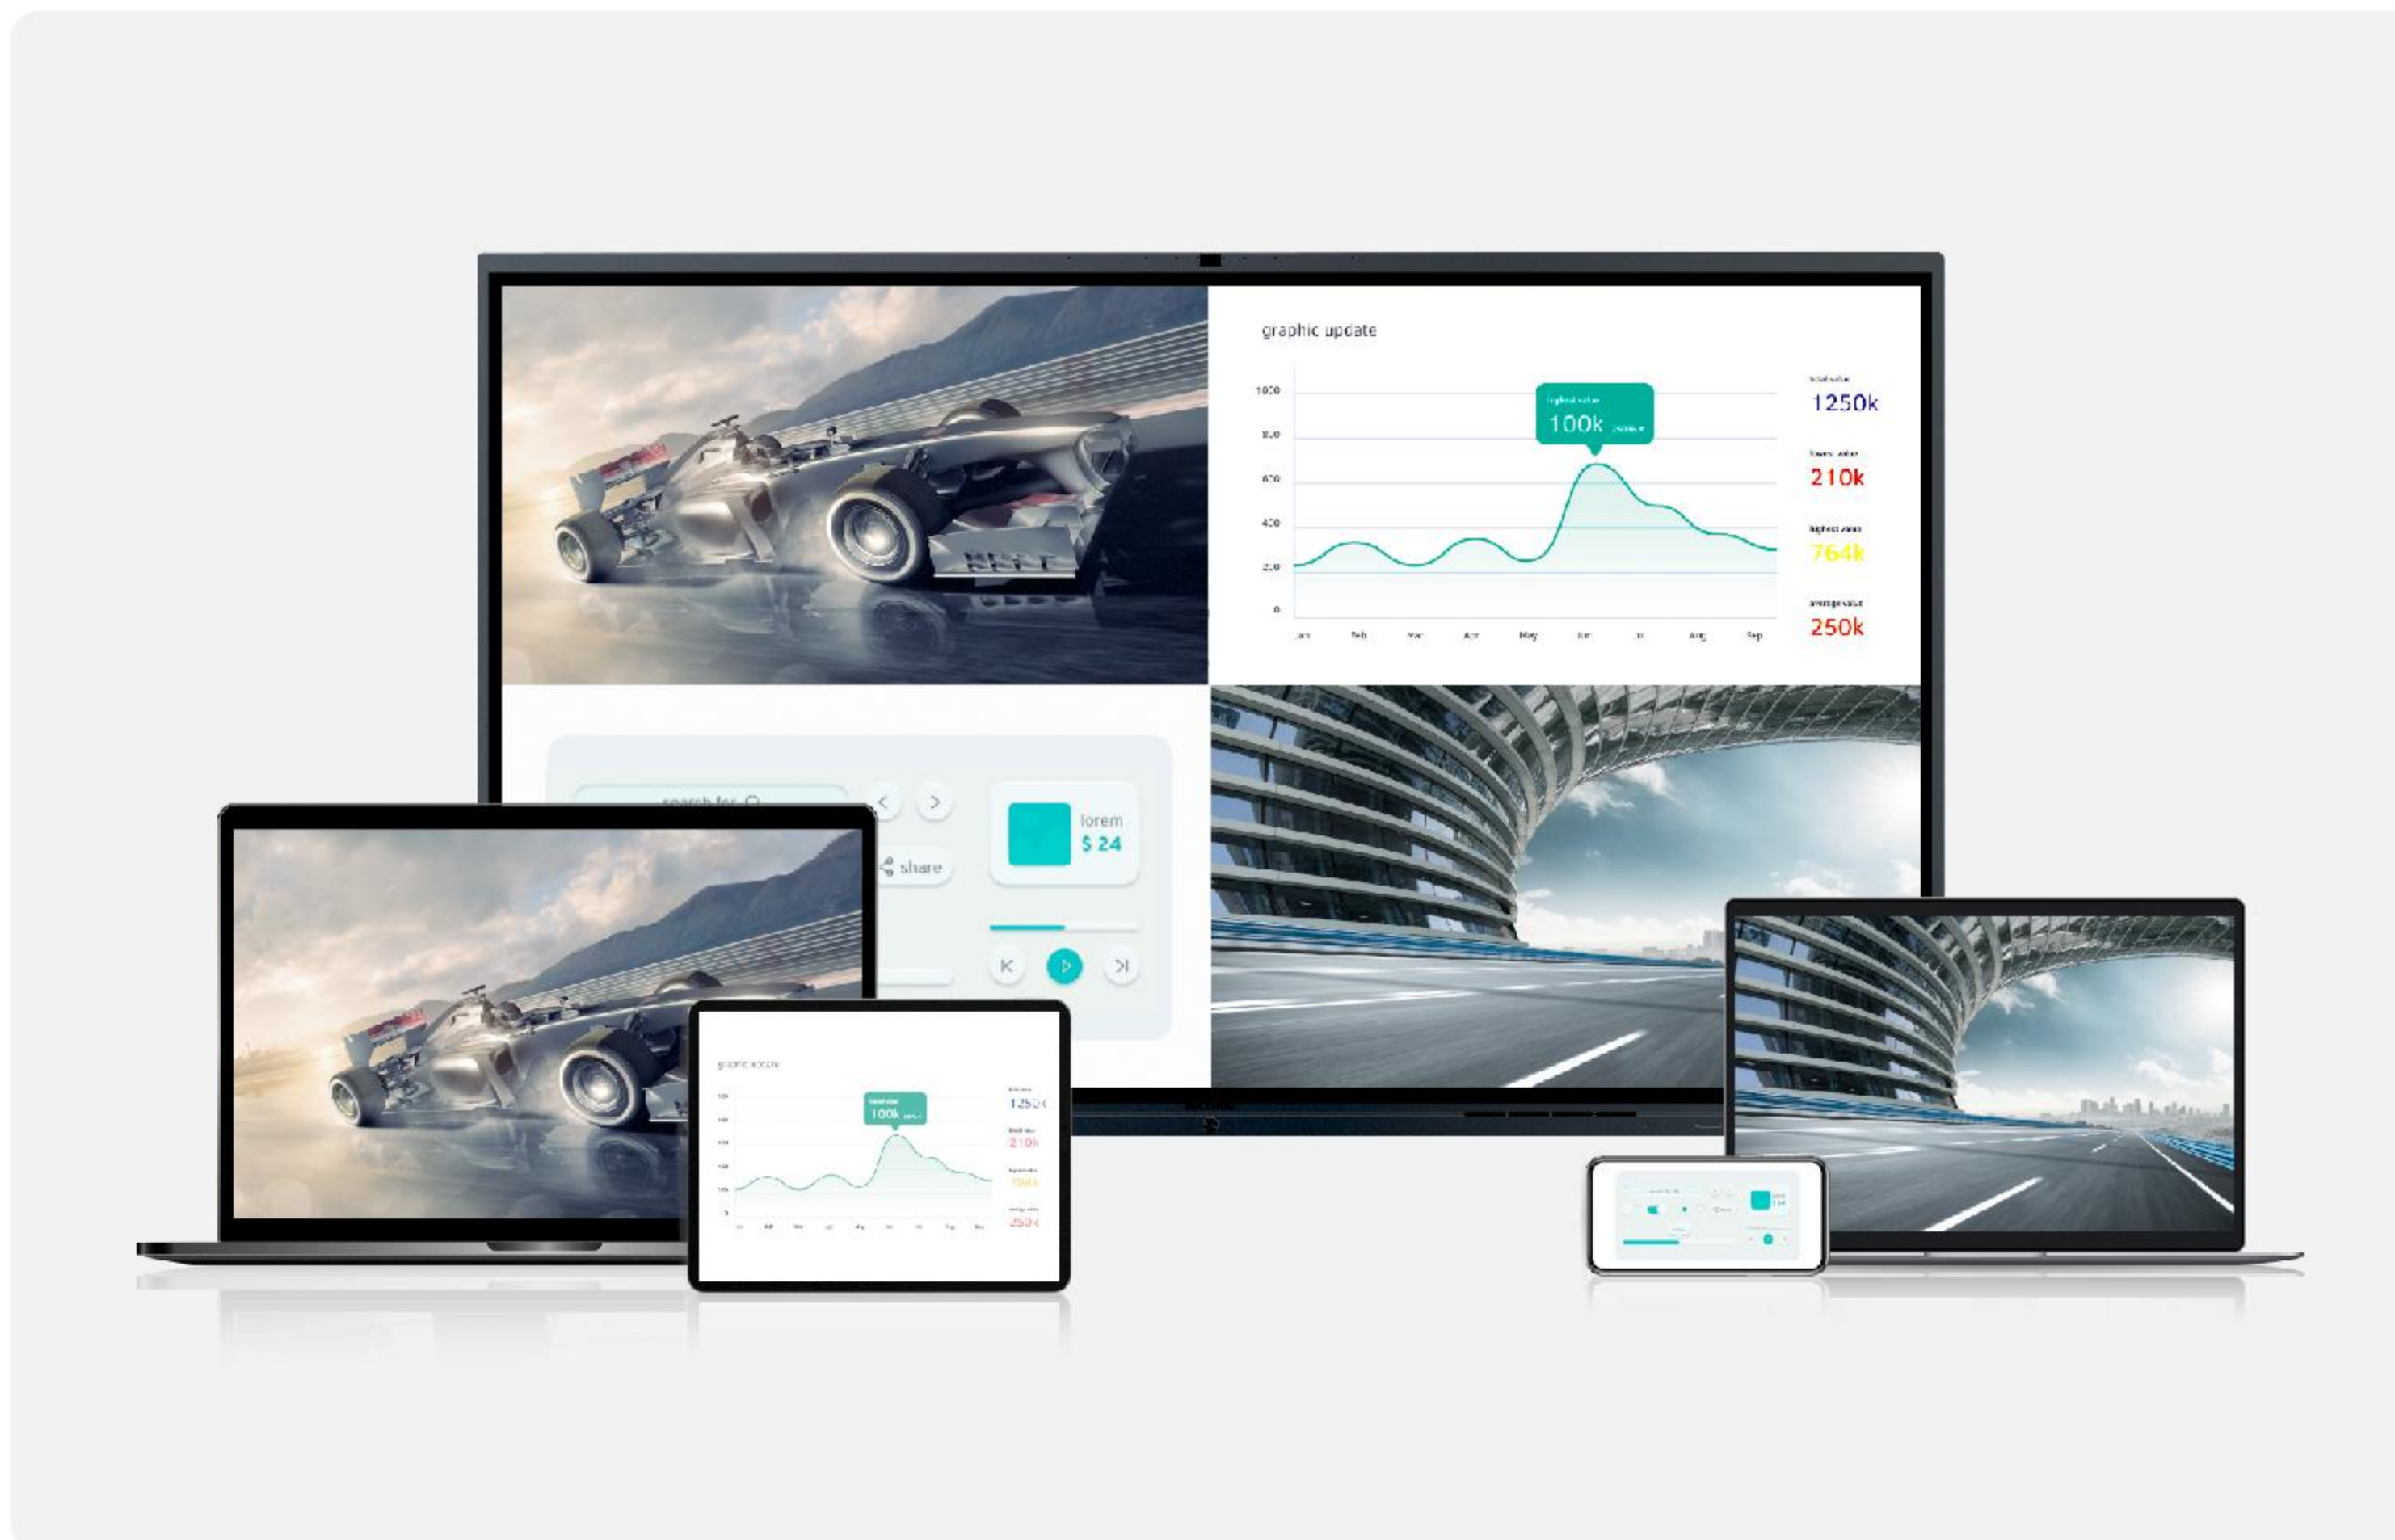

Using MAXHUB Share, screen-share wirelessly from up to 4 devices simultaneously. The V6 Classic Series' low latency preserves its 4K resolution, maintaining critical detail while enhancing the visual experience.

The V6 Classic Series allows for greater flexibility during presentations – turn pages and annotate directly on the touchscreen or manage the panel from your own device while seated.