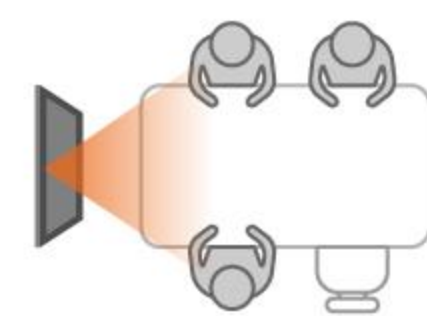

Auto-Framing

With auto-framing, the display automatically adjusts to achieve the best angle based on the number of participants and their location, so it feels like a face-to-face interaction.