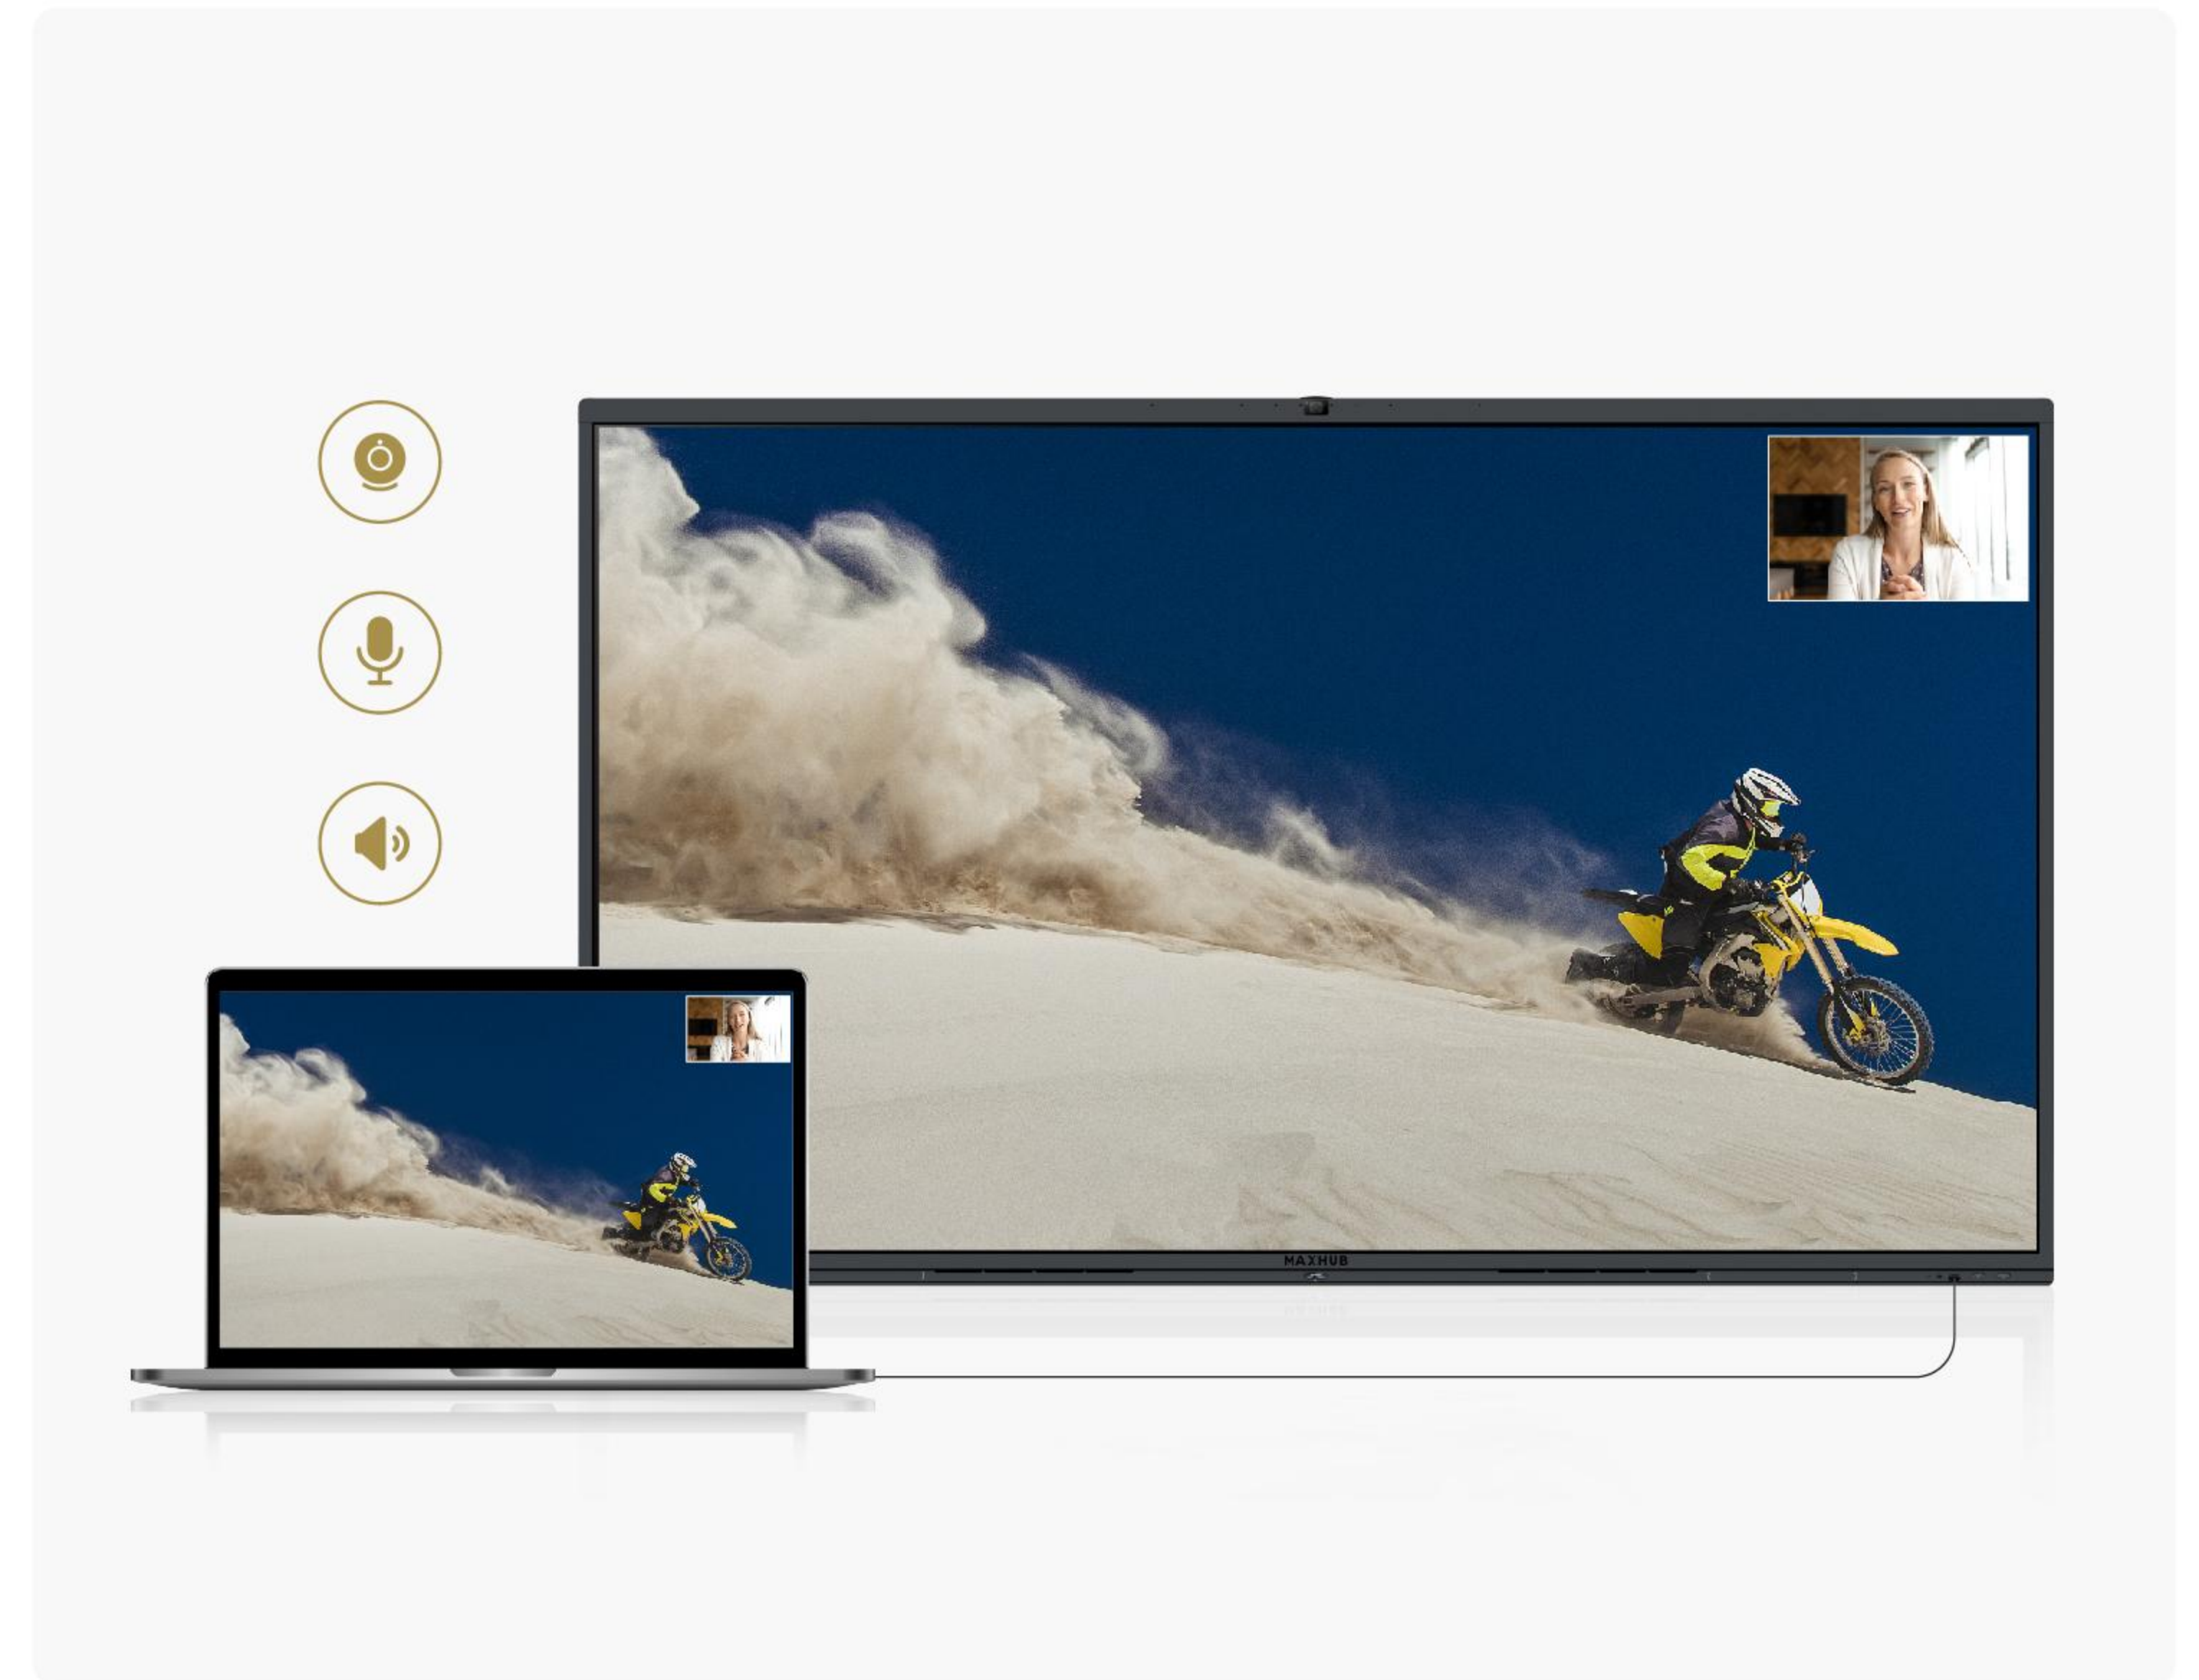

Bring Your Own Device (BYOD)

Access the panel's camera, microphone, and speakers directly when you start a meeting from your laptop.