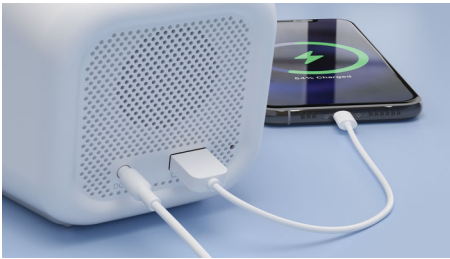

Philips
Clock Radio

Mirror finish

FM digital tuning
USB phone charger

TAR4406

Wake fully charged

Get up ready to rock. This FM clock radio will charge your mobile device while you sleep -and wakes you with a gently rising alarm tone or radio station. There's also a Sleep Timer, so you can fall asleep listening to the radio too.

Beautifully simple

- Easy-to-read display with adjustable brightness
- Buttons on top for tuning, volume, alarm, and more
- Dimensions: 110x110x75 mm

PHILIPS

Clock Radio
Mirror finish FM digital tuning, USB phone charger

Highlights

Mirror-finish display

Tell the time at a glance with this FM alarm clock radio. The large digits mean the mirror-finished display is easy to see, and you can adjust the brightness to suit your room. Simple controls take care of setting the alarm, volume, and tuning.

USB phone charger

A handy USB port lets you use the clock radio's power supply to charge your phone while you sleep. This alarm clock also has a battery backup. If there's a power failure, you won't have to reset the clock and your alarm will go off on time.