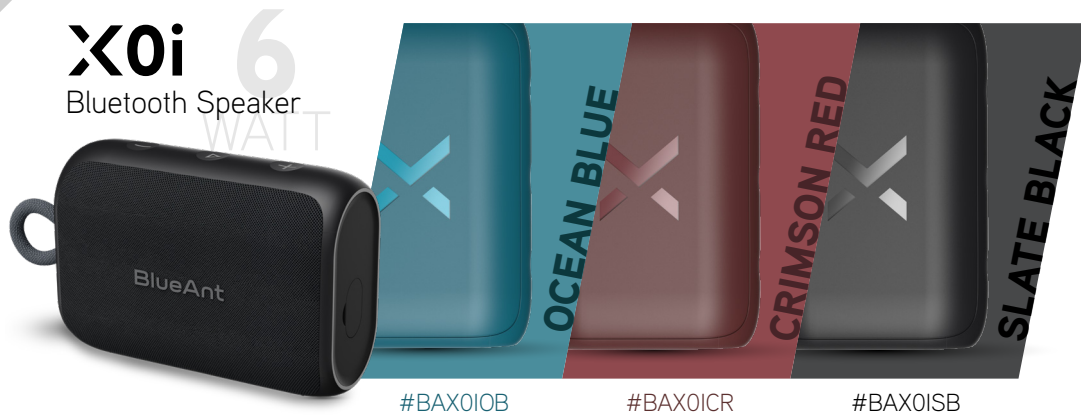

BlueAnt

NEW RELEASE

X0i

X1i

X2i

NEXT GENERATION PORTABLE BLUETOOTH SPEAKERS

AVAILABLE IN 3 DIFFERENT SIZES & COLOURS

The BlueAnt X0i Mini Bluetooth speaker delivers outstanding audio and industry leading battery life that fits in the palm of your hand.

Portable 6 Watt Bluetooth® Speaker

IP56 Splashproof

Up to 13hrs play time

Bluetooth® 5.0

1 x 45mm Driver
1 x Passive Radiator

Built-in Microphone

Simple One Touch Controls

Carry Loop

Siri/Google Integration

Duo Mode Connect 2 Speakers

Auto Power Off

X1i 14 WATT

Bluetooth Speaker

#BAX1IOB

#BAX1ICR

#BAX1ISB

The BlueAnt X1i portable speaker is capable of producing outstanding bass and fully dynamic audio through the use of psycho acoustics and passive radiators.

- | | | |
|-------------------------------------|---|-------------------------|
| Portable 14 Watt Bluetooth® Speaker | IP56 Splashproof | Up to 10hrs Play Time |
| Bluetooth® 5.3 and AUX playback | 2 x 43mm Drivers
2 x Passive Radiators | Built-in Microphone |
| Simple One Touch Controls | Carry Handle | Siri/Google Integration |
| Duo Mode Connect Two Speakers | Auto Power Off | |